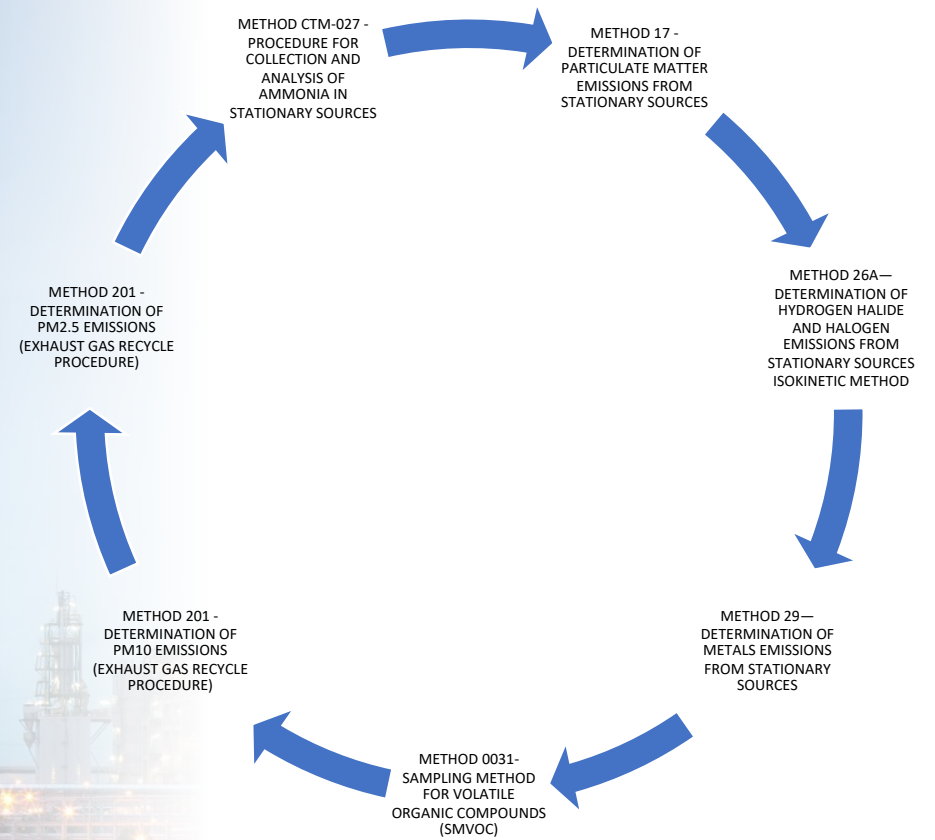

USEPA Methods