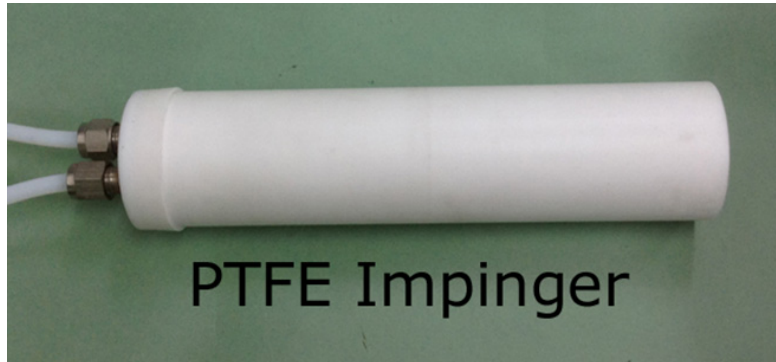

PTFE Impingers

Capacity	Joint Type
200 mL	Straight ends for flexible tubes / Swagelok

Distributed and supported by

INDUSMATION LLC

Engg. & Marketing Off: 3837 Pine Valley Dr. Plano, TX 75025 USA

Phone: 631-901-8857 Email: info@indusmation.com